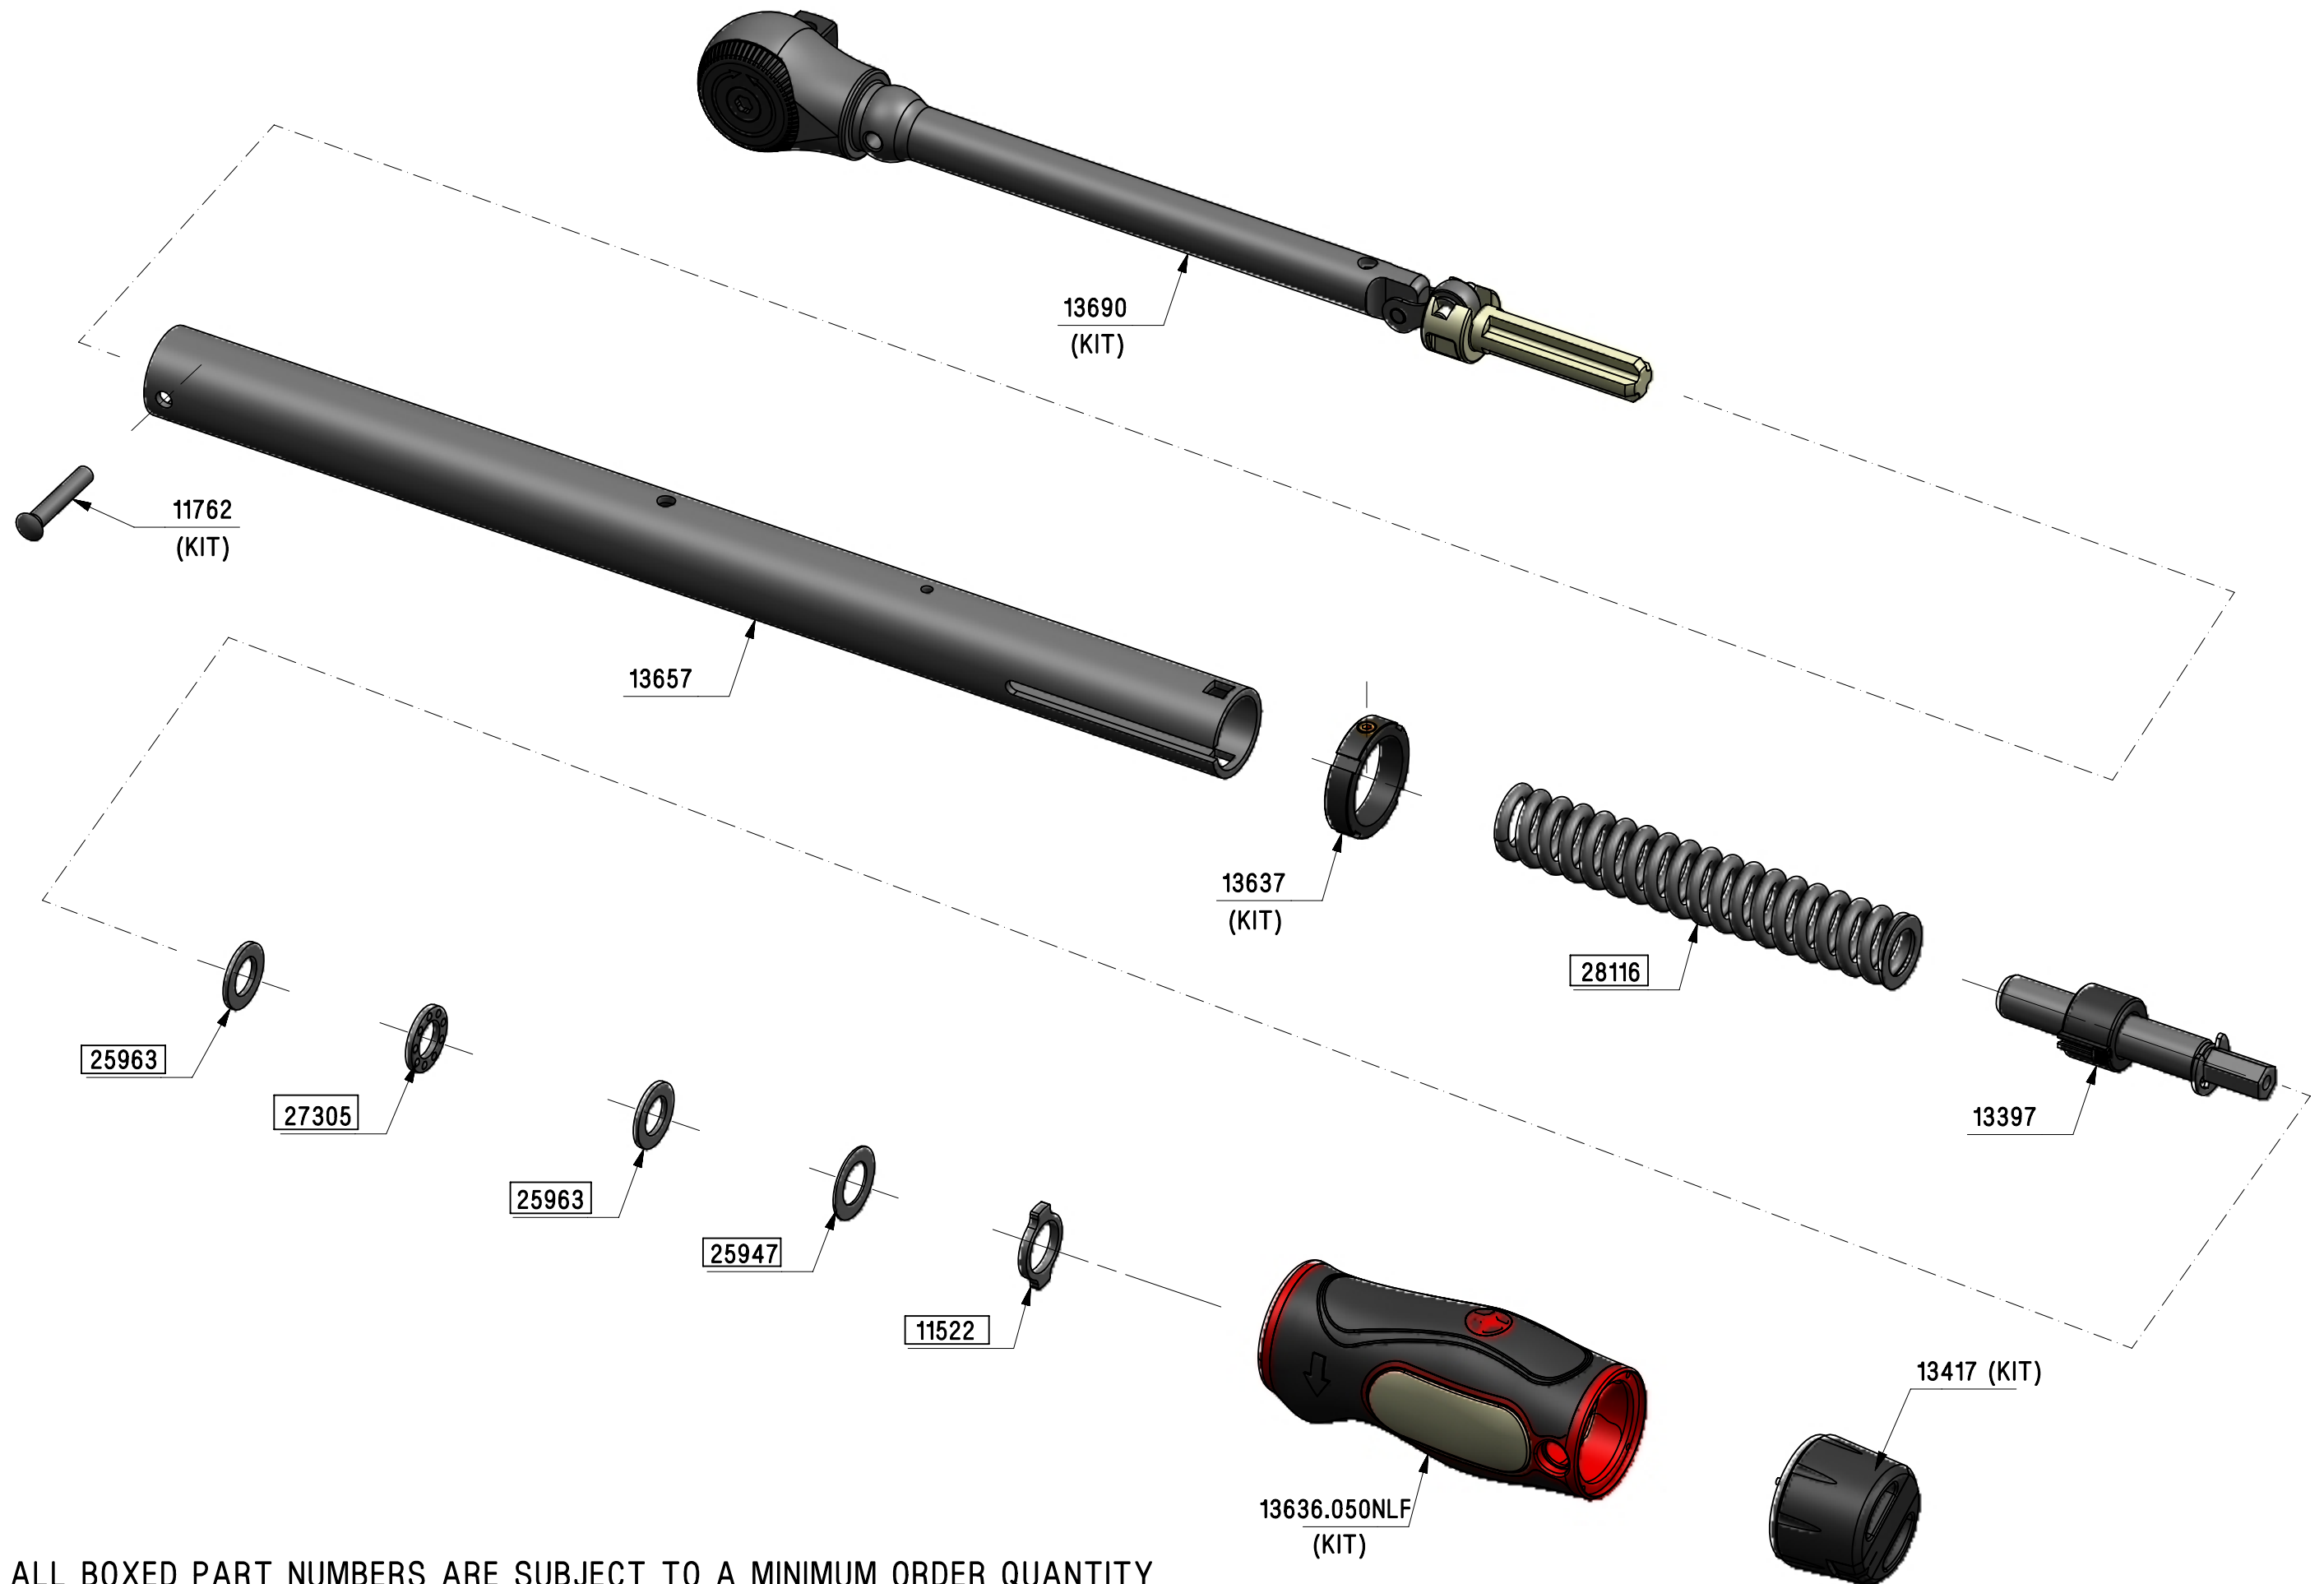

13658 - TW TTi 50 3/8" SQ. DRIVE - SPARES LISTING

ALL BOXED PART NUMBERS ARE SUBJECT TO A MINIMUM ORDER QUANTITY